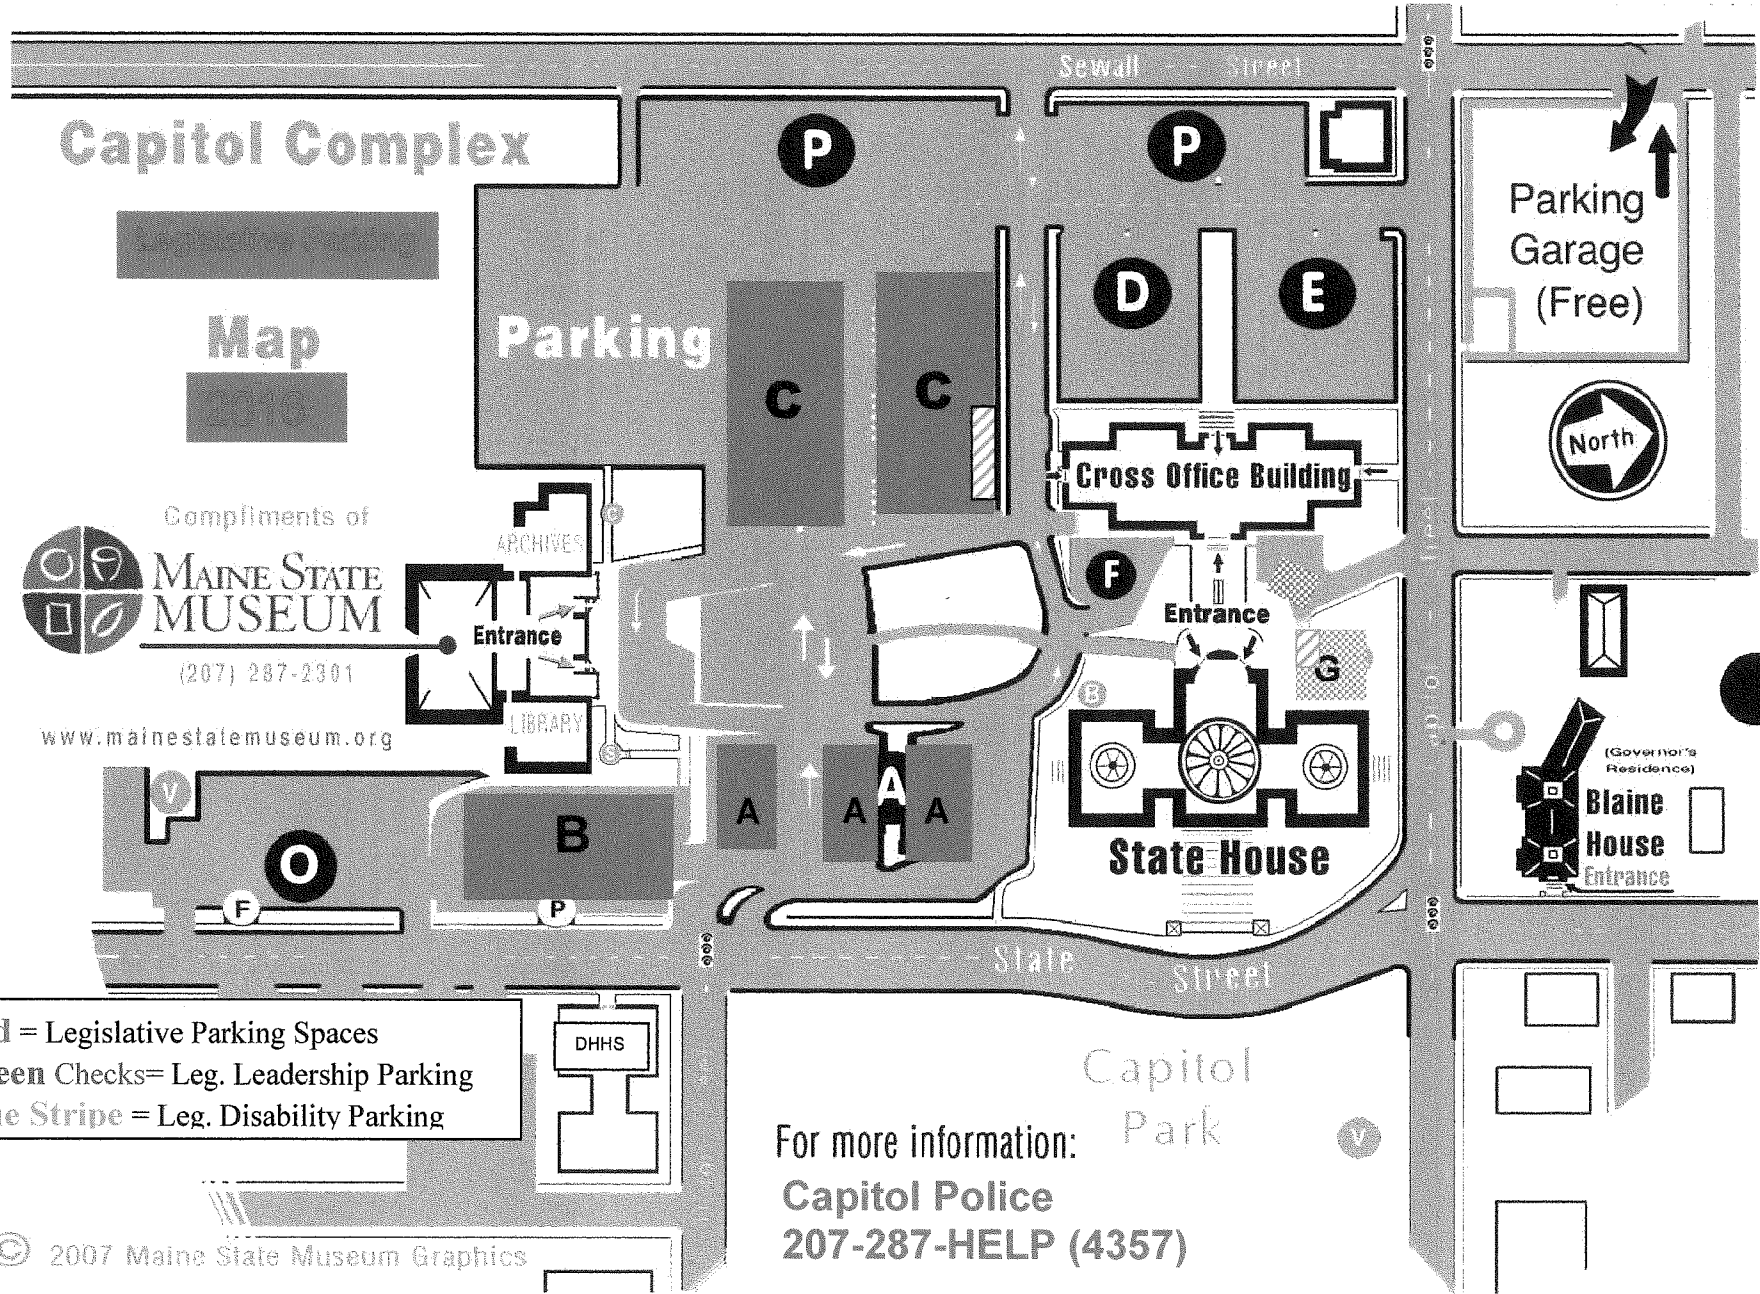

Capitol Complex

Map

Compliments of

MAINE STATE MUSEUM

(207) 287-2301

www.maine-statemuseum.org

- Red = Legislative Parking Spaces
- Green Checks = Leg. Leadership Parking
- Blue Stripe = Leg. Disability Parking

© 2007 Maine State Museum Graphics

For more information:
Capitol Police
207-287-HELP (4357)